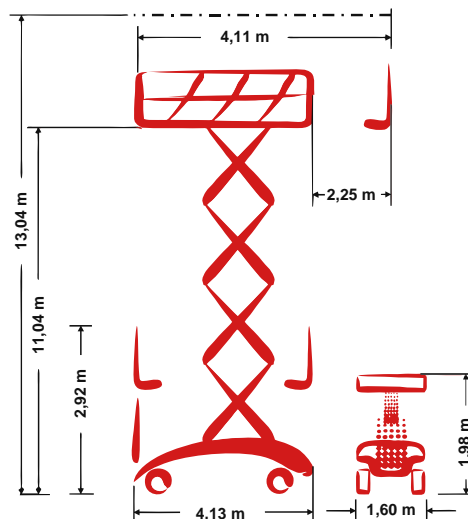

Product diagram

We reserve the right to make technical changes / improvements.

Platformers Business

PB Liftechnik GmbH | Gewerbegebiet Gassenäcker | 89429 Oberbechingen

Telefon: +49 (0) 90 77 - 95 00 - 0 | Telefax: +49 (0) 90 77 - 95 00 - 40

E-Mail: info@pbgmbh.de | Website: www.pbgmbh.de